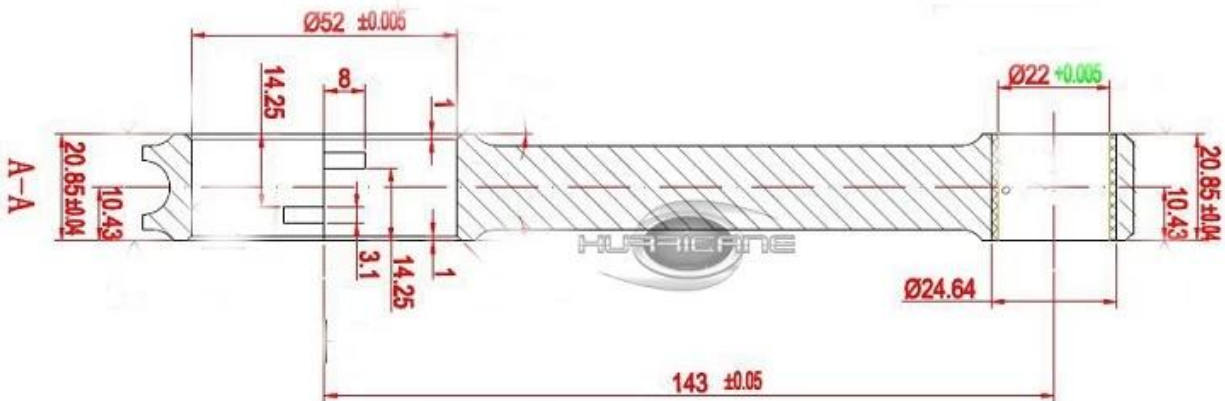

Brand: Hurricane
Engine: BMW E38/E39 4.0/4.4L V8 (M60B40 M62B44)
Part Type: Connecting Rods
Center to Center Length: 143mm/5.630"
Big End Bore Diameter: 52mm/2.047"
Big End Width: 20.85mm/0.821"
Small End Bore Diameter: 22mm /0.866"
Small End Width: 20.85mm/0.821"
Beam Style: H-beam
Connecting Rod Bolt Diameter: 3/8"
Approximate Connecting Rod Weight: 535g/piece
Advertised Horsepower Rating: 1000hp
Quantity: Sold as 8 pieces /set
Material: Forged 4340 steel
Connecting Rod Finish: Shot-peened, Polished
Pin: Bronze wrist pin bushings
Wrist Pin Style: Floating
Cap Retention Style: Cap screw
Weight Matched Set: Yes ,Balanced +/- 1g
Magnafluxed: Yes
Private Label: Yes ,available
Custom design: Yes, accept

H-Beam Connecting Rod 143mm BMW M60B40 4.0L M62 4.4L Main Drawing

All the dimensions and tolerance can be customised to fit your need if you can reach our mini order quantity at 80 pieces, 10 sets. For any assistance, please [contact hurricane team](#).

BMW 4.0 4.4 V8 M60B40 M62B44 steel connecting rods 143mm Description

This is a progress of drill big and small end bore, which acts as a reliable locator in all process. Hurricane BMW M60 143mm forged Connecting Rods are designed for the applications where rod strength is the number one concern rated in excess of 1000+ horsepower(HP) per set. they are fits for BMW E38, E39 - 4.0 4.4 V8 engines.

H-beam steel connecting rods 143.00mm for BMW E38, E39 - 4.0 4.4 V8 Features:

- □highest quality
- □fully CNC machined
- □uniform machine peening
- □balanced end to end within a gram
- □100% magnaflux tested
- □laser etched
- □Fits for ARP fasteners
- Sunnen hone solution for all big bore and pin bore finishing