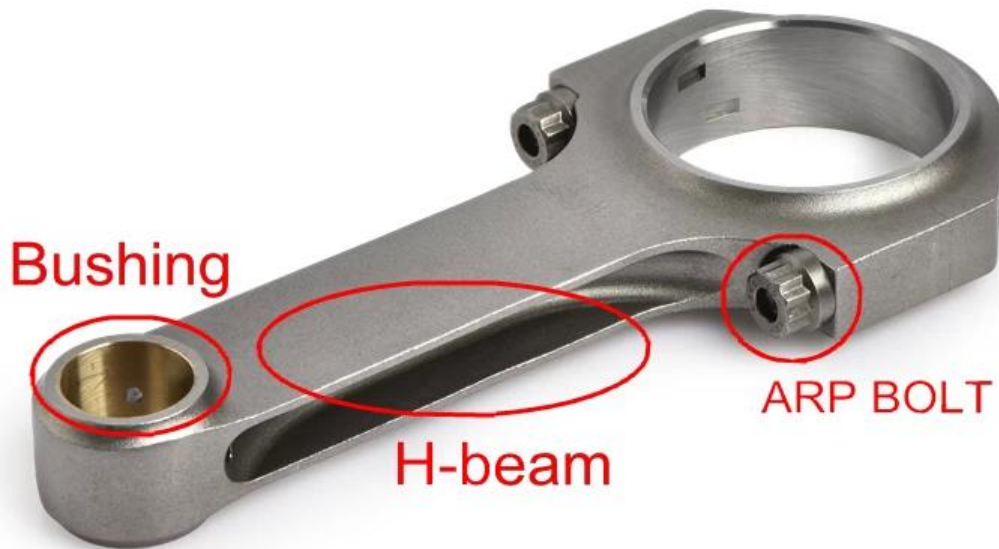

5.600" H-Beam Connecting Rods Main Sizes

Brand: Hurricane	
Center to Center Length: 142.24mm/5.600"	
Big End Bore Diameter: 53.975mm/2.125"	
Big End Width: 22.65mm/0.892"	
Small End Bore Diameter: 22mm /0.866"	
Small End Width: 24.7mm/0.972"	
Beam Style: H-beam	

Type 1 Journals, Balanced, Set of 4, 5.600" Connecting Rods Features

Connecting Rod Bolt Diameter	3/8"
Approximate Connecting Rod Weight	XXXg
Advertised Horsepower Rating	600hp
Quantity	Sold as 4 pieces /set
Material	Forged 4340 steel
Connecting Rod Finish	Shot-peened, Polished
Pin	Bronze wrist pin bushings
Wrist Pin Style	Floating
Cap Retention Style	Cap screw
Weight Matched Set	Yes ,Balanced +/- 1g
Magnafluxed	Yes
Private Label	Yes ,available
Custom design	Yes, accept

Hurricane vw beetle H-beam 5.600" connecting rods

Description

5.600" H-Beam Connecting Rods, Type 1 Journals, Balanced, Set of 4 begin as new chromoly forgings instead of used stock rod cores. These are clearanced for stroker use, minimizing your expense and elbow grease required for installation! These are a fantastic rod

Rod bolts - 3/8" Specifications:
 3/8
 1) Thread Size:5/16"
 2) UHL:1.500"
 3) Thread Length:0.550"
 4) Grip Length:0.100"
 5) Head Height:0.348"
 6) Wrench Size:3/8"
 7) Collar Dia.:0.526"

Rod bolts-5/16" Specifications:
 5/16
 1) Thread Size:5/16"
 2) UHL:1.500"
 3) Thread Length:0.550"
 4) Grip Length:0.150"
 5) Head Height:0.348"
 6) Wrench Size:3/8"
 7) Collar Dia.:0.526"