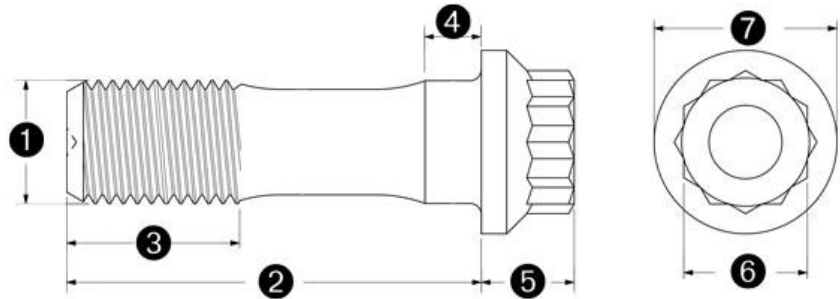

5.600" H-Beam Connecting Rods Main Sizes

Brand: Hurricane	
Center to Center Length: 142.24mm/5.600"	
Big End Bore Diameter: 53.975mm/2.125"	
Big End Width: 22.65mm/0.892"	
Small End Bore Diameter: 22mm /0.866"	
Small End Width: 24.7mm/0.972"	
Beam Style: H-beam	

Type 1 Journals, Balanced, Set of 4, 5.600" Connecting Rods Features

Connecting Rod Bolt Diameter	3/8"
Approximate Connecting Rod Weight	XXXg
Advertised Horsepower Rating	600hp
Quantity	Sold as 4 pieces /set
Material	Forged 4340 steel
Connecting Rod Finish	Shot-peened, Polished
Pin	Bronze wrist pin bushings
Wrist Pin Style	Floating
Cap Retention Style	Cap screw
Weight Matched Set	Yes ,Balanced +/- 1g
Magnafluxed	Yes
Private Label	Yes ,available
Custom design	Yes, accept

Technical Specifications:

1. Design:H-beam
2. Forged 4340 steel
3. Bushingcopper bush:QAL10-3-1.5
4. Dowel:40Cr,HRC40-42
5. Bolt torque:3/8-75N*M
6. Packing:4pcs/set
7. Balance weight within +/-1g

With ARP2000 bolt

Rod bolts - 3/8" Specifications:
 3/8
 1) Thread Size:5/16"
 2) UHL:1.500"
 3) Thread Length:0.550"
 4) Grip Length:0.100"
 5) Head Height:0.348"
 6) Wrench Size:3/8"
 7) Collar Dia.:0.526"

Rod bolts-5/16" Specifications:
 5/16
 1) Thread Size:5/16"
 2) UHL:1.500"
 3) Thread Length:0.550"
 4) Grip Length:0.150"
 5) Head Height:0.348"
 6) Wrench Size:3/8"
 7) Collar Dia.:0.526"