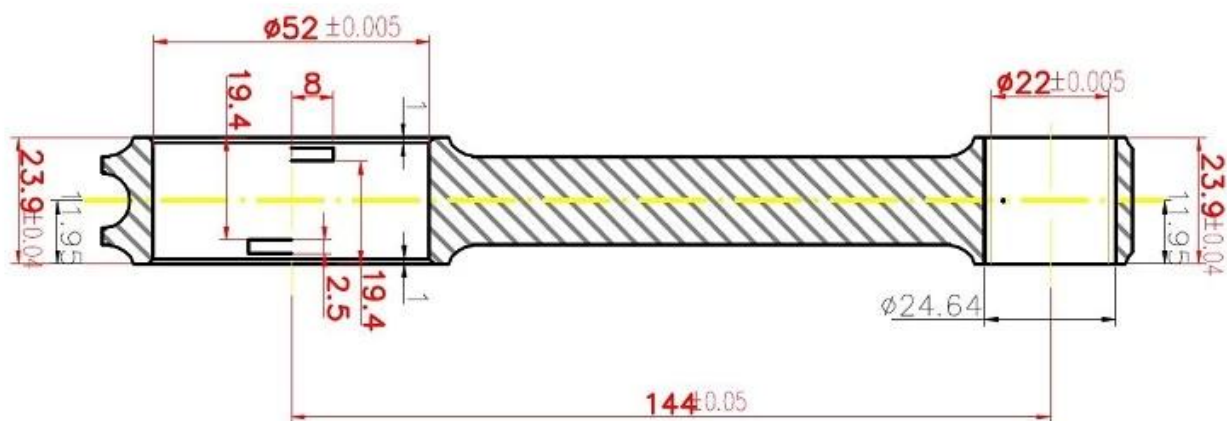

Brand: Hurricane
 Engine: BMW E30 M3 S14 2.3L
 Part Type: Connecting Rods
 Center to Center Length: 144mm/5.670"
 Big End Bore Diameter: 52.00mm/2.047"
 Big End Width: 23.9mm/0.941"
 Small End Bore Diameter: 22mm /0.866"
 Small End Width: 23.9mm/0.941"
 Beam Style: H-beam
 Connecting Rod Bolt Diameter: 3/8"
 Approximate Connecting Rod Weight: 560g/piece
 Advertised Horsepower Rating: 750hp
 Quantity: Sold as 4 pieces /set
 Material: Forged 4340 steel
 Connecting Rod Finish: Shot-peened, Polished
 Pin: Bronze wrist pin bushings
 Wrist Pin Style: Floating
 Cap Retention Style: Cap screw
 Weight Matched Set: Yes ,Balanced +/- 1g
 Magnafluxed: Yes
 Private Label: Yes ,available
 Custom design: Yes, accept

BMW E30 M3 S14 Forged Connecting Rod Main Dimension Drawing

BMW M3 E30 - 2.3 2.5 (S14B23, S14B25) conrods Description

Each 144mm S14 conrod is forged from Premium 4340 steel, Hurricane connecting rods come standard with 3/8 rod bolts for superior strength. Bearing bore tolerances are held to +/- 0.005mm. Bronze bushings allow for a full-floating pin. All Hurricane factory BMW E30 connecting rods are honed in-house and sizes are held to some of the tightest accepted tolerances in the industry. Rods are weight-matched into sets

and boxed, with the rotating, reciprocating and total weights noted for convenient use in the balancing process.

Note: H-Beam Connecting Rod for BMW E30 M3 S14 Polishing machine progress at Hurricane factory.

4340 Chromoly Lightweight Connecting Rods by Hurricane Machine. Simply put, there is not a better rod on the market. Overall, the clean, windage reducing design and strength of these 144mm BMW performance forged conrods set has proven to be extremely popular with M3 racers, and their consistent high quality and excellent finish has resulted in many satisfied customers. (Weight ~560 grams each).